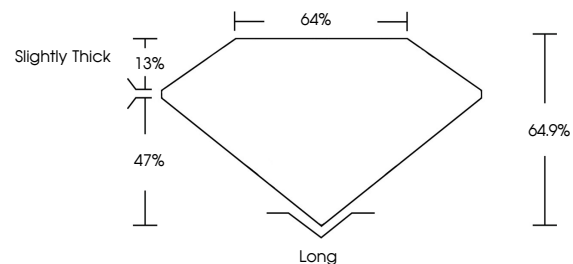

April 30, 2024
IGI Report No. LG632455590
EMERALD CUT
Carat Weight **2.80 CARATS**
Color Grade **D**
Clarity Grade **VS 1**
Depth **47%**
Table **64%**
Girdle **Slightly Thick**
Culet **Long**
Polish **EXCELLENT**
Symmetry **EXCELLENT**
Fluorescence **NONE**
Inscription(s) **IGI LG632455590**
Comments: This Laboratory Grown Diamond was created by Chemical Vapor Deposition (CVD) growth process and may include post-growth treatment. Type IIa

LABORATORY GROWN DIAMOND REPORT

April 30, 2024
IGI Report Number **LG632455590**
Description **LABORATORY GROWN DIAMOND**
Shape and Cutting Style **EMERALD CUT**
Measurements **9.53 X 6.76 X 4.39 MM**

GRADING RESULTS

PROPORTIONS

Sample Image Used

CLARITY CHARACTERISTICS

KEY TO SYMBOLS

Red symbols indicate internal characteristics.
Green symbols indicate external characteristics.

COLOR

D E F G H I J Faint Very Light Light