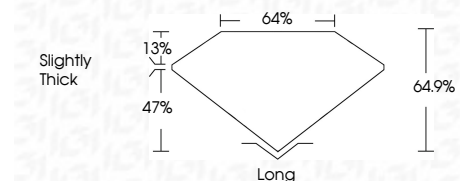

ELECTRONIC COPY

LG632455590
Report verification at igi.org

April 30, 2024
IGI Report Number **LG632455590**
Description **LABORATORY GROWN DIAMOND**
Shape and Cutting Style **EMERALD CUT**
Measurements **9.53 X 6.76 X 4.39 MM**

GRADING RESULTS

Carat Weight **2.80 CARATS**
Color Grade **D**
Clarity Grade **VS 1**

ADDITIONAL GRADING INFORMATION

Polish **EXCELLENT**
Symmetry **EXCELLENT**
Fluorescence **NONE**
Inscription(s) **IGI LG632455590**
Comments: This Laboratory Grown Diamond was created by Chemical Vapor Deposition (CVD) growth process and may include post-growth treatment. Type IIa

April 30, 2024
IGI Report No. LG632455590
EMERALD CUT
Carat Weight **2.80 CARATS**
Color Grade **D**
Clarity Grade **VS 1**
Depth **47%**
Table **64%**
Girdle **Slightly Thick**
Culet **Long**
Polish **EXCELLENT**
Symmetry **EXCELLENT**
Fluorescence **NONE**
Inscription(s) **IGI LG632455590**
Comments: This Laboratory Grown Diamond was created by Chemical Vapor Deposition (CVD) growth process and may include post-growth treatment. Type IIa

LABORATORY GROWN DIAMOND REPORT

April 30, 2024
IGI Report Number **LG632455590**
Description **LABORATORY GROWN DIAMOND**
Shape and Cutting Style **EMERALD CUT**
Measurements **9.53 X 6.76 X 4.39 MM**

GRADING RESULTS